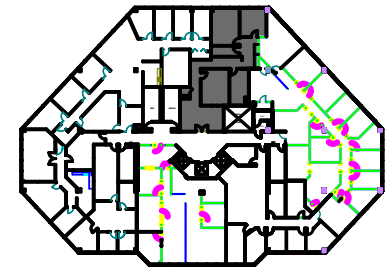

One Katy Plaza

11111 Katy Freeway
Houston, TX 77079

Suite 600

2,021 RSF

Jack A. Russo
713 425 1808
jack.russo@am.jll.com

1400 Post Oak Blvd Suite 1100 | Houston, TX 77056 | +1 713 888 4000 | www.jll.com/houston